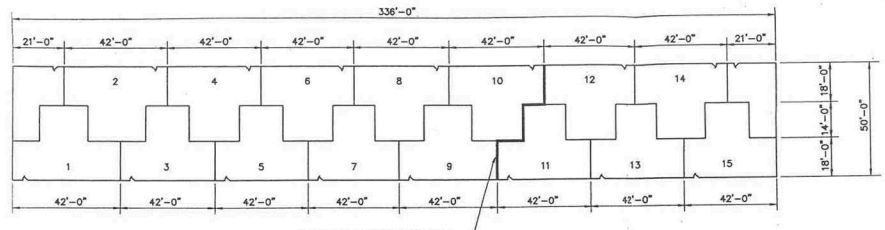

## T-Hangars

Each General Aviation T-hangar is 42 feet wide, 38 feet deep, and 12 feet high, with 12 foot clear door height.

30 onsite - Approx. 1,071 sf ea.

North Side - \$105/month  
South Side - \$140/month

## Twin T-Hangars

Twin T-hangars are 48 feet wide, 38 feet deep, and 16 feet high, with 14 foot clear door height.

10 onsite - Approx. 1,440 sf ea.

North Side - \$160/month  
South Side - \$190/month