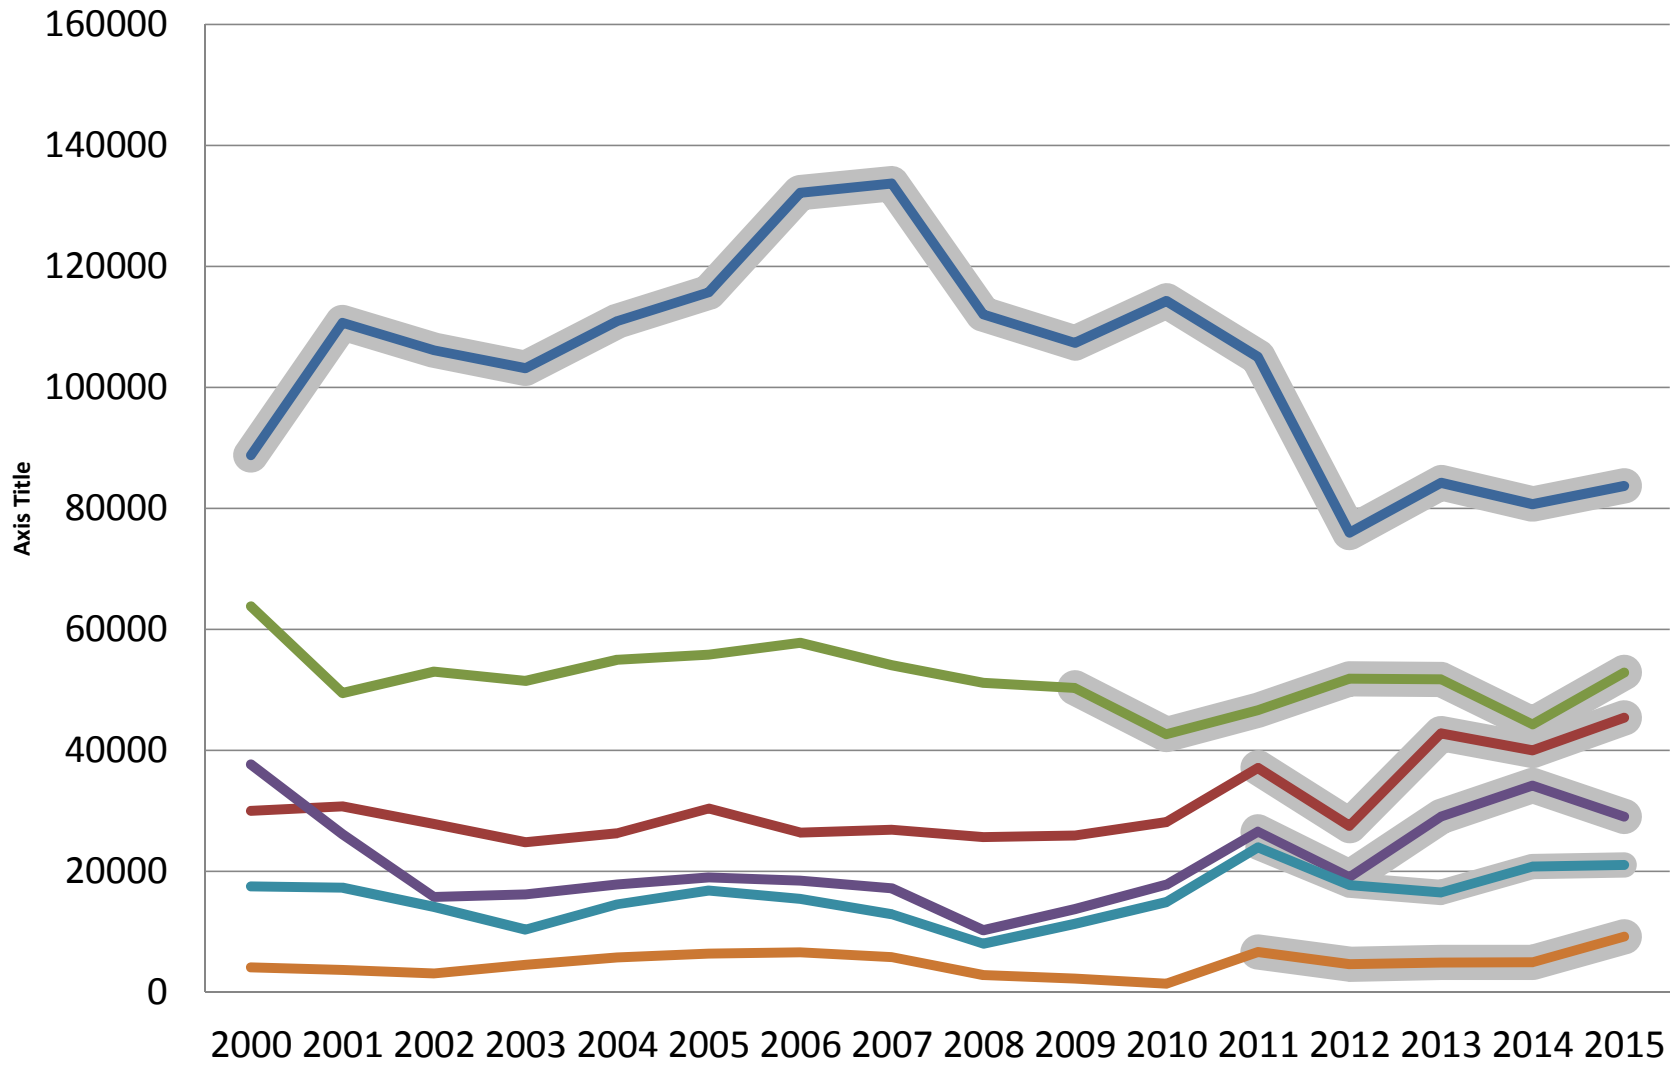

# Passengers at U.P. Airports, 2000-2015

Legend: Jet Service (grey), MQT (blue), CIU (red), CMX (green), ESC (purple), IMT (teal), IWD (orange)