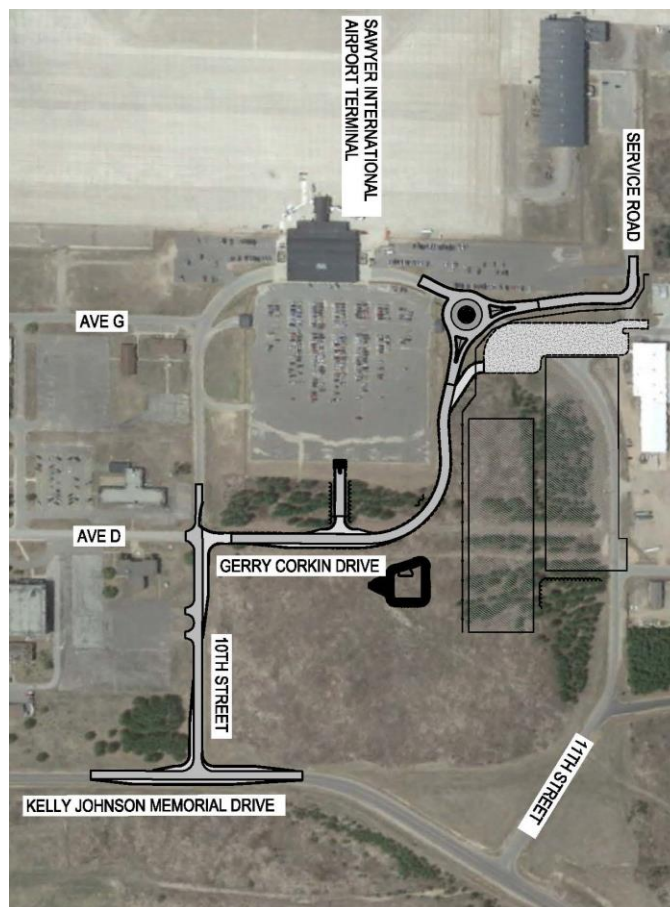

MARQUETTE - Sawyer International Airport, County of Marquette, is pleased to announce that the new airport road, Gerry Corkin Drive, is now fully open. Entrance to the airport is off of Kelly Johnson Avenue onto 10th St. New signage has been placed to direct passengers.